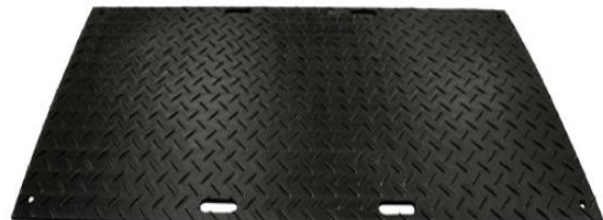

SUPER SAFE HIRE

DUNNYS R US

Super Safe Site Track Mats (ground protection)

Our Ground Protection Mats protect grass and soft ground from tyres and prevent vehicles from getting stuck

- ☆ The checkerboard effect on both sides of the mat, helps the mat grip to the ground while providing grip to vehicle tyres
- ☆ Moulded from special grade UV-stabilised recycled polyethylene resin - HDPE
- ☆ Mats are flexible enough to not break - even under the weight of a heavy truck, while being rigid enough to spread the wheel load
- ☆ Load rating: 40t
- ☆ Dimensions: 2400 x 1200mm

Weight	36.00kg
Length	2400mm
Width	1200mm
Thickness	12mm

Victoria's professional hirer of toilets, scaffold and waste management services

Head Office: 34-36 Gatwick Road, BAYSWATER NORTH VIC 3153

Phone: (03) 9761 6180 Fax: (03) 9761 6190